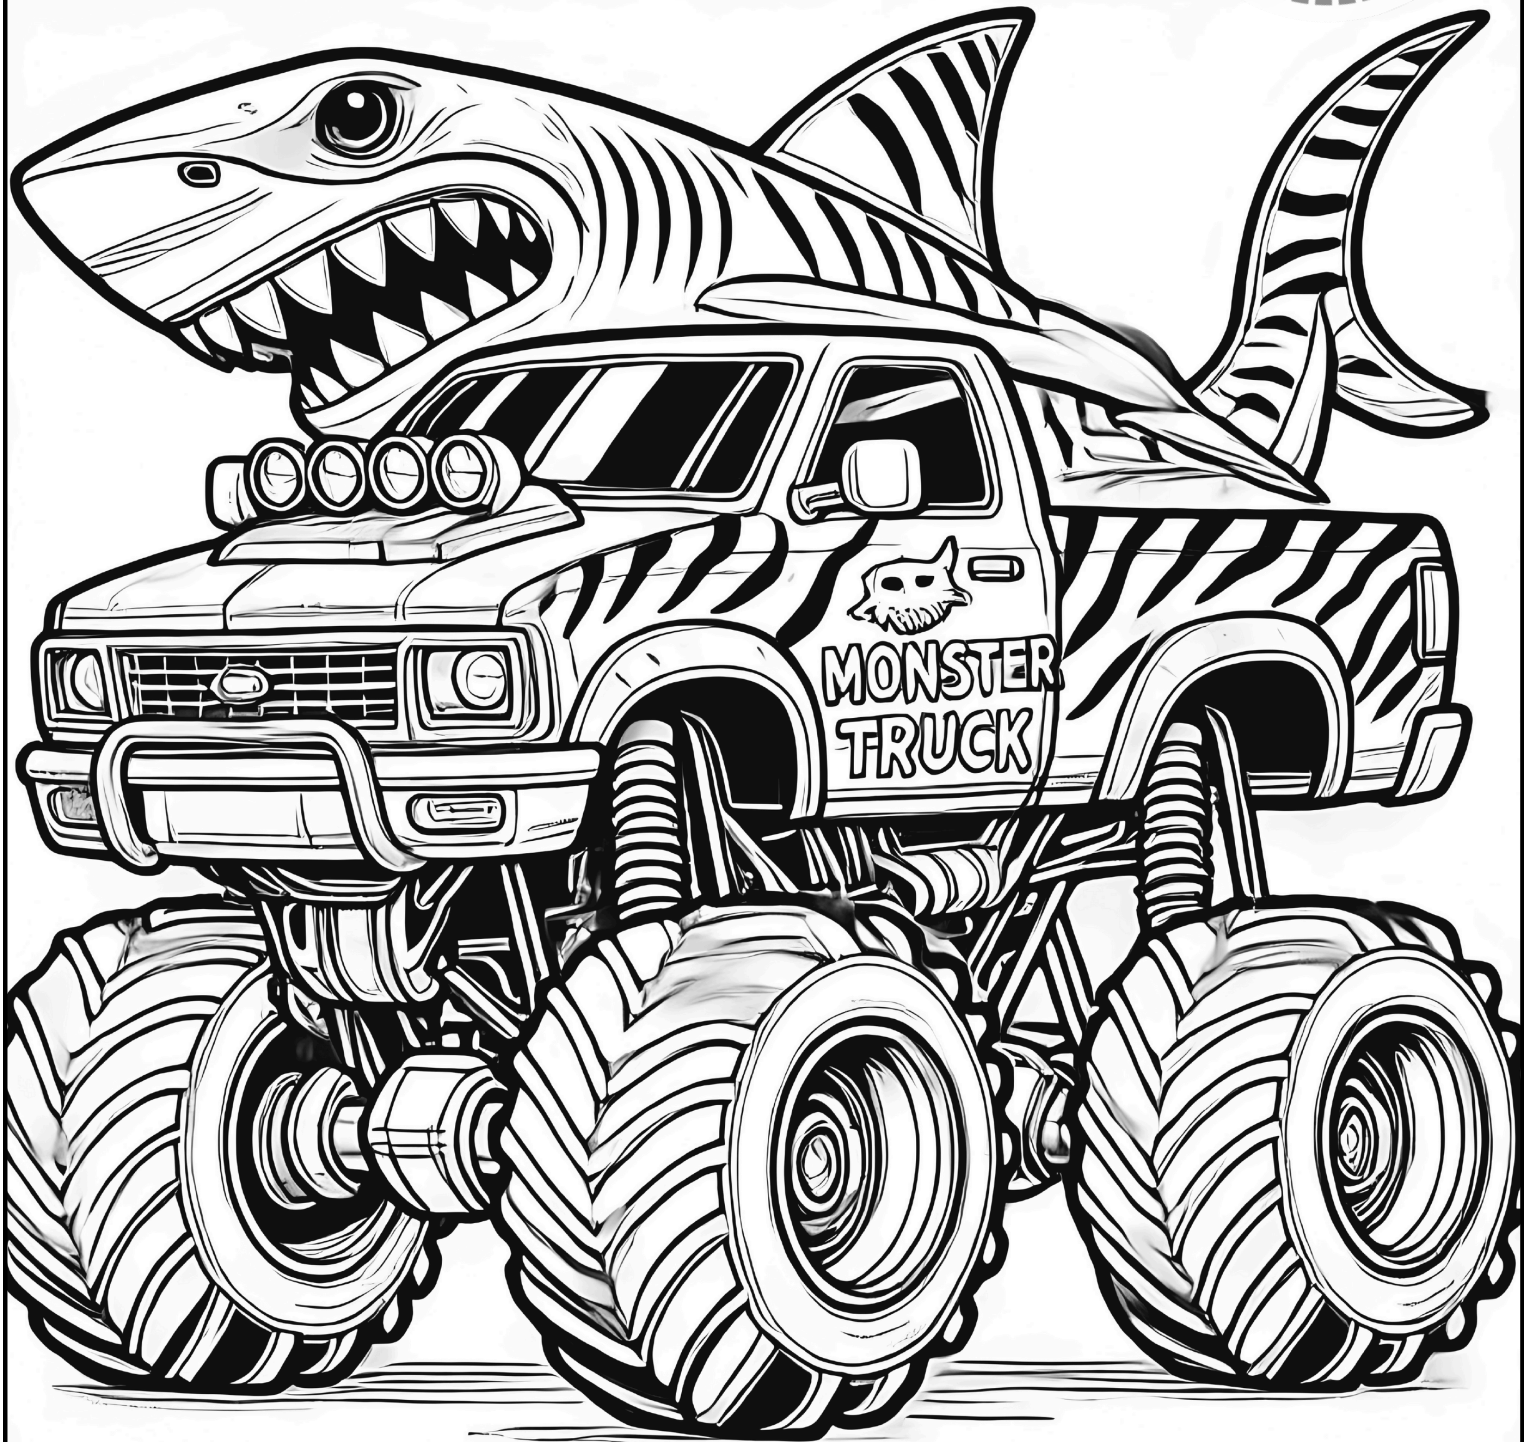

MAX-D

HOT WHEELS

GRAVE DIGGER

MONSTER TRUCK