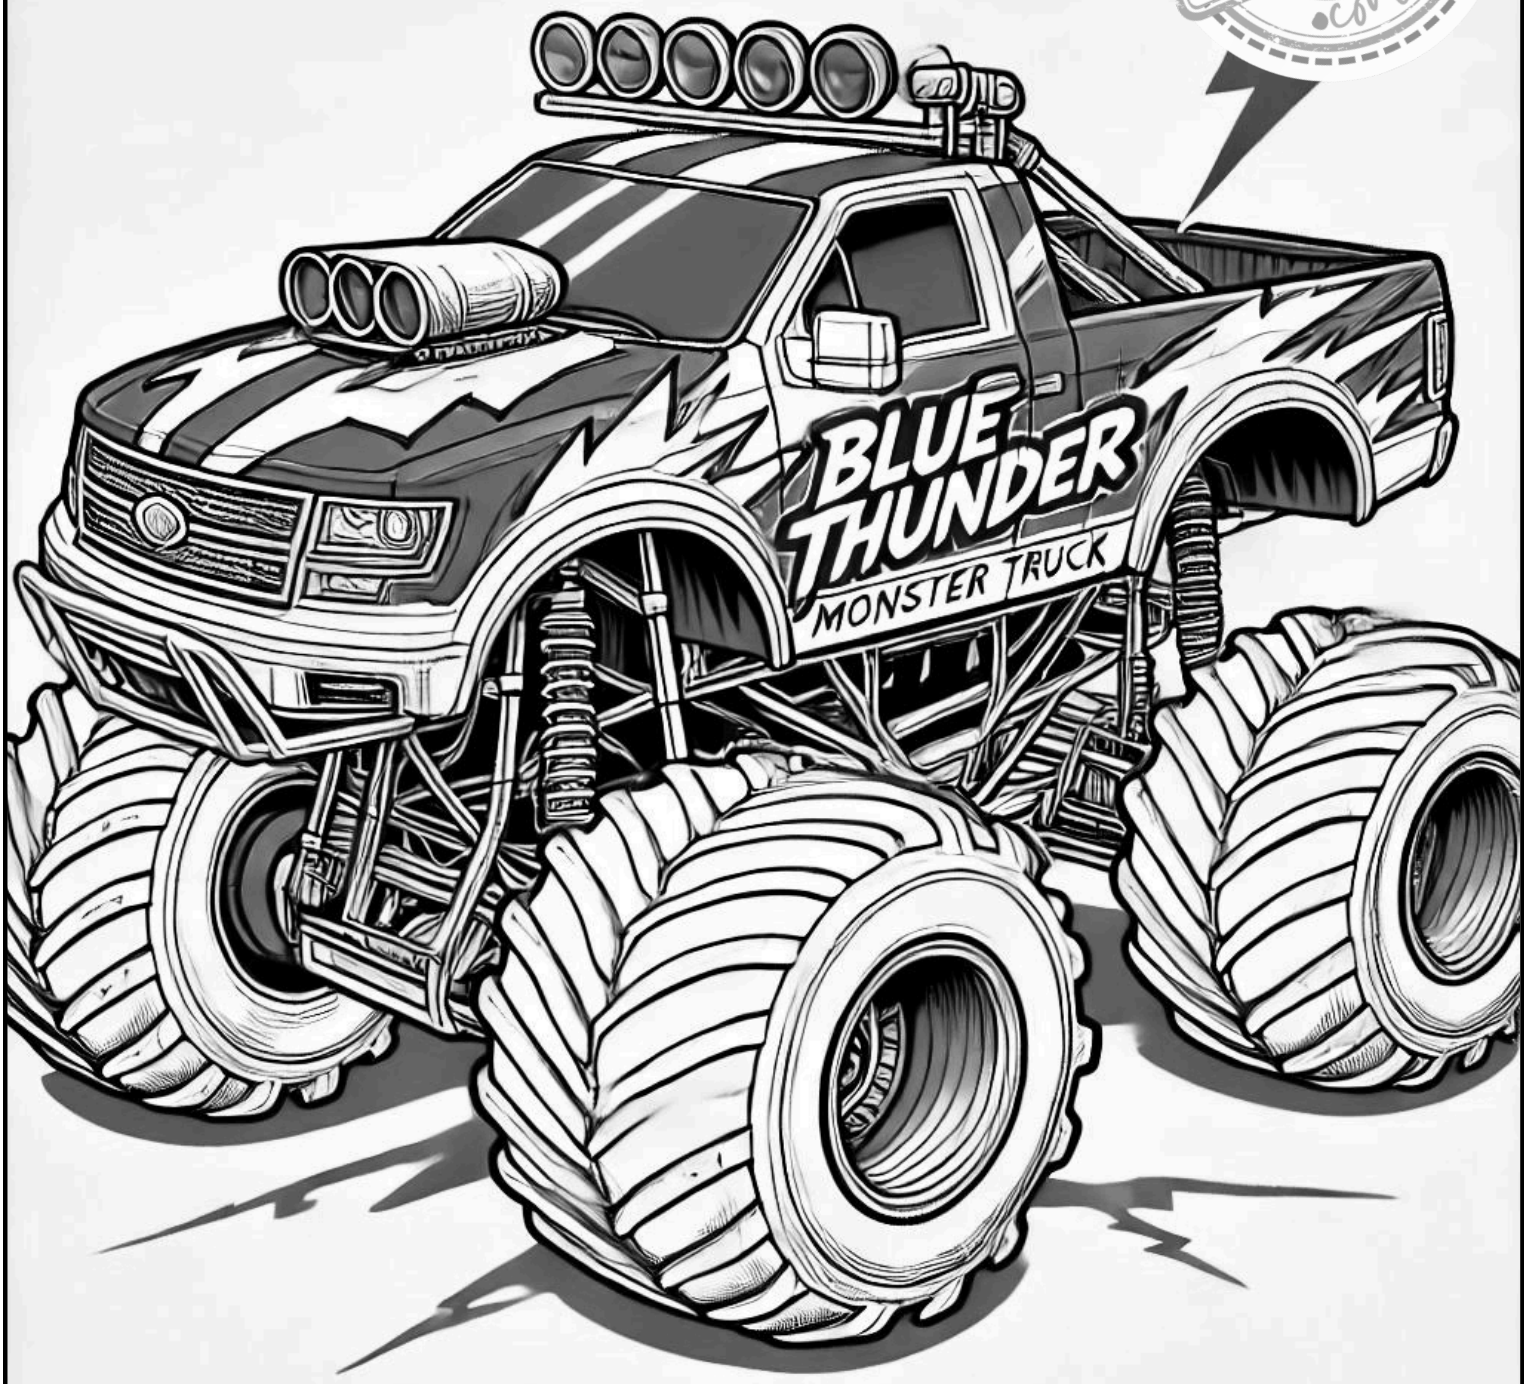

MAX-D

HOT WHEELS

GRAVE DIGGER

MONSTER TRUCK